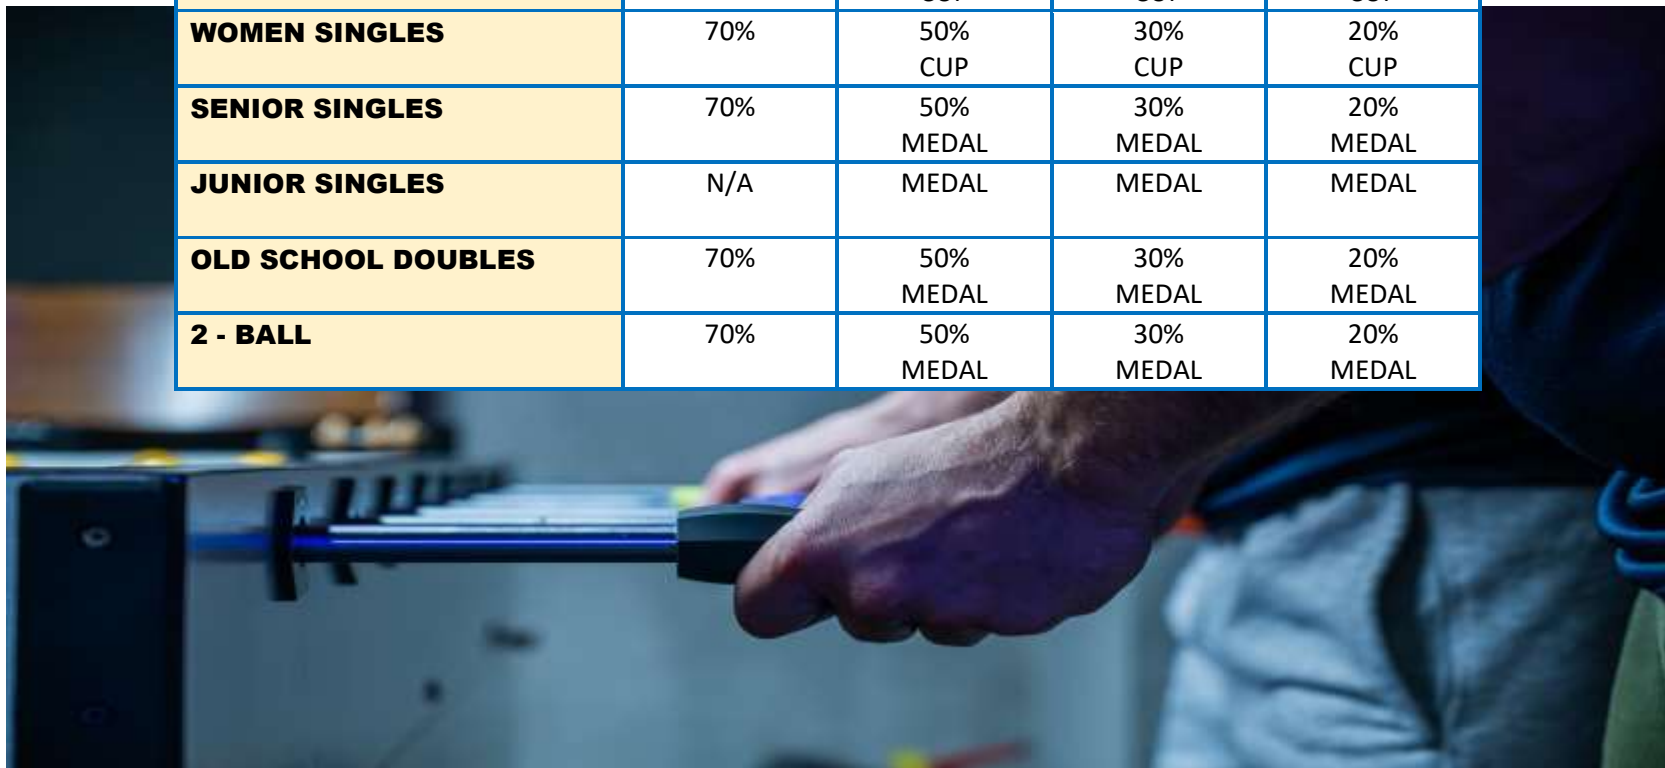

price money + trophys

Competitions	price money	PRO		
		1st	2nd	3rd
MIXED DOUBLES	70%	50% MEDAL	30% MEDAL	20% MEDAL
CLASSIC DOUBLES + WOMEN	70%	50% MEDAL	30% MEDAL	20% MEDAL
OPEN DOUBLES	70%	50% CUP	30% CUP	20% CUP
WOMEN DOUBLES	70%	50% CUP	30% CUP	20% CUP
SENIOR DOUBLES	70%	50% MEDAL	30% MEDAL	20% MEDAL
JUNIOR DOUBLES	N/A	MEDAL	MEDAL	MEDAL
OPEN SINGLES	70%	50% CUP	30% CUP	20% CUP
WOMEN SINGLES	70%	50% CUP	30% CUP	20% CUP
SENIOR SINGLES	70%	50% MEDAL	30% MEDAL	20% MEDAL
JUNIOR SINGLES	N/A	MEDAL	MEDAL	MEDAL
OLD SCHOOL DOUBLES	70%	50% MEDAL	30% MEDAL	20% MEDAL
2 - BALL	70%	50% MEDAL	30% MEDAL	20% MEDAL